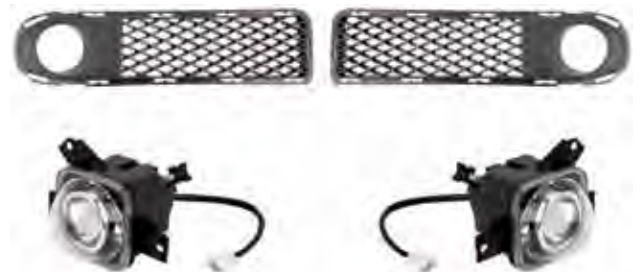

Kit Gol / Parati / Saveiro G3 1999 > 2002 Fase 1

SL-260110
H3 - 55 watts
SIMILAR ORIGINAL

todos os kits acompanham chicote e relê